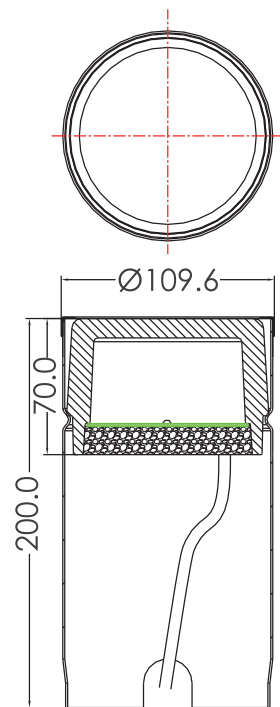

E-FUSION LIGHT

Features

1. Low energy consumption.
2. Epoxy resin-filled lamp with good water resistance, dustproofing and corrosion resistance.
3. 8mm thickness high-strength tempered glass with good refraction and excellent light transmittance.
4. IP68 Waterproof Standard.
5. External control box is available.
6. Cable: 0.5m

Product Dimension

Product Information

Code	Model No	Description
88046521	E-Fusion	E-Fusion Garden Light LED 12V/3W Cool White
88046522	E-Fusion	E-Fusion Garden Light LED 12V/3W RGB
88046523	E-Fusion	E-Fusion Garden Light LED 12V/3W Warm White
88046524	E-Fusion	E-Fusion Garden Light LED 12V/3W Single Blue

Installation Diagram