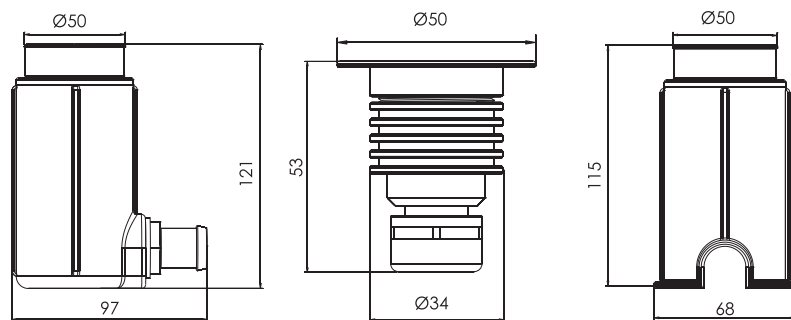

Product Dimension