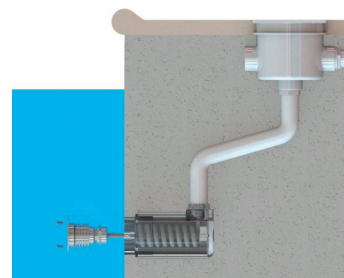

Footstep / Pool Wall installation (TL-1C)