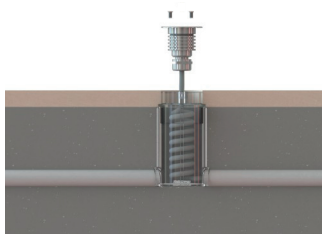

Code	Model	Specification	Watt/Voltage	Lumination (LUX)	Remark
88048683	TL-1F	Terra-Lux LED Light, for floor installation	3W/AC 12V	140	"Cool White 6,000k"
88048583	TL-1C	Terra-Lux LED Light, for wall installation	3W/AC 12V	140	"Cool White 6,000k"
88048691	TL-1F	Terra-Lux LED Light, for floor installation	3W/AC 12V	198	"Warm White 3,000k"
88048591	TL-1C	Terra Lux LED Light, for wall installation	3W/AC 12V	198	"Warm White 3,000k"

Floor installation (TL-1F)