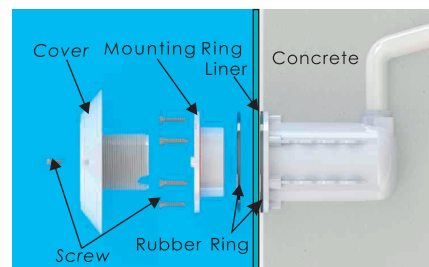

RGB

Cool White

Warm White

Single Blue

Technology & Feature

- Resin-filled LED panel allows 100% water proofing
- Concrete, Vinyl Pool, Fiberglass Pool & Liner Pool Compatible
- Durable ABS structure with high quality PC transparent lid
- IP68 Waterproof Standard

RGB Modes:

Blue & Red
Red & Green
Green & Blue
Auto Colour Change
Four Colour Sequences Change
and more.....

Product Code & Specification

E-Lumen Compact

Code	Model No	Description	Watt/ Voltage	Lumination (LUX)	Remarks
88048379	ELCOMP-N	Plastic Light with Housing, 99 LEDs RGB	10W/12V	90	RGB
88048380	ELCOMP-N	Plastic Light with Housing, 99 LEDs Cool White	10W/12V	200	Cool White
88048381	ELCOMP-N	Plastic Light with Housing, 99 LEDs Warm White	10W/12V	212	Warm White
88048382	ELCOMP-N	Plastic Light with Housing, 99 LEDs Single Blue	10W/12V	20	Single Blue
88048479	ELCOMP	Plastic Light Nichless, 99 LEDs RGB	10W/12V	90	RGB
88048480	ELCOMP	Plastic Light Nichless, 99 LEDs Cool White	10W/12V	200	Cool White
88048481	ELCOMP	Plastic Light Nichless, 99 LEDs Warm White	10W/12V	212	Warm White
88048482	ELCOMP	Plastic Light Nichless, 99 LEDs Single Blue	10W/12V	20	Single Blue

Dimension & Installation

Concrete Pool

Concrete Pool with Liner

Fiberglass Pool

Steel Panel Pool with Liner