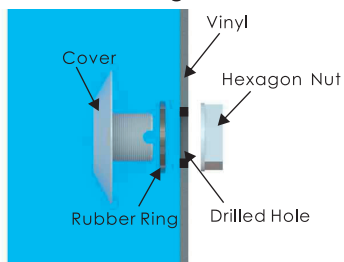

RGB

Cool White

Warm White

Single Blue

Technology & Feature

- Resin-filled LED panel allows 100% water proofing
- Concrete, Vinyl Pool, Fiberglass Pool & Liner Pool Compatible
- Durable ABS structure with high quality PC transparent lid
- IP68 Waterproof Standard

Dimension & Installation

Concrete Pool

Concrete Pool with Liner

Fiberglass Pool

Steel Panel Pool with Liner