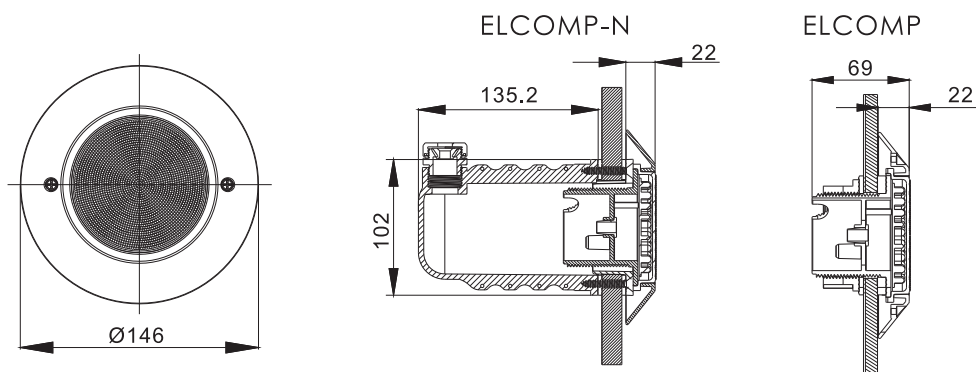

RGB Modes:

Blue & Red
Red & Green
Green & Blue
Auto Colour Change
Four Colour Sequences Change
and more.....

Product Code & Specification

E-Lumen Compact

Code	Model No	Description	Watt/ Voltage	Lumination (LUX)	Remarks
88048379	ELCOMP-N	Plastic Light with Housing, 99 LEDs RGB	10W/12V	90	RGB
88048380	ELCOMP-N	Plastic Light with Housing, 99 LEDs Cool White	10W/12V	200	Cool White
88048381	ELCOMP-N	Plastic Light with Housing, 99 LEDs Warm White	10W/12V	212	Warm White
88048382	ELCOMP-N	Plastic Light with Housing, 99 LEDs Single Blue	10W/12V	20	Single Blue
88048479	ELCOMP	Plastic Light Nichless, 99 LEDs RGB	10W/12V	90	RGB
88048480	ELCOMP	Plastic Light Nichless, 99 LEDs Cool White	10W/12V	200	Cool White
88048481	ELCOMP	Plastic Light Nichless, 99 LEDs Warm White	10W/12V	212	Warm White
88048482	ELCOMP	Plastic Light Nichless, 99 LEDs Single Blue	10W/12V	20	Single Blue

Dimension & Installation

Concrete Pool

Concrete Pool with Liner

Fiberglass Pool

Steel Panel Pool with Liner