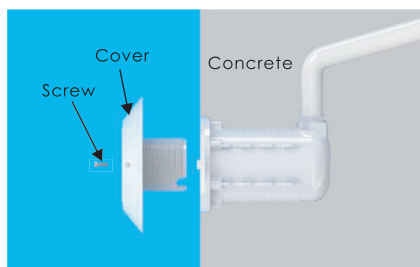

RGB

Cool White

Warm White

Single Blue

Technology & Feature

- Resin-filled LED panel allows 100% water proofing
- Concrete, Vinyl Pool, Fiberglass Pool & Liner Pool Compatible
- Durable ABS structure with high quality PC transparent lid
- IP68 Waterproof Standard

RGB Modes:

Blue & Red
Red & Green
Green & Blue
Auto Colour Change
Four Colour Sequences Change
and more.....

Product Code & Specification

E-Lumen Compact

Code	Model No	Description	Watt/ Voltage	Lumination (LUX)	Remarks
88048379	ELCOMP-N	Plastic Light with Housing, 99 LEDs RGB	10W/12V	90	RGB
88048380	ELCOMP-N	Plastic Light with Housing, 99 LEDs Cool White	10W/12V	200	Cool White
88048381	ELCOMP-N	Plastic Light with Housing, 99 LEDs Warm White	10W/12V	212	Warm White
88048382	ELCOMP-N	Plastic Light with Housing, 99 LEDs Single Blue	10W/12V	20	Single Blue
88048479	ELCOMP	Plastic Light Nichless, 99 LEDs RGB	10W/12V	90	RGB
88048480	ELCOMP	Plastic Light Nichless, 99 LEDs Cool White	10W/12V	200	Cool White
88048481	ELCOMP	Plastic Light Nichless, 99 LEDs Warm White	10W/12V	212	Warm White
88048482	ELCOMP	Plastic Light Nichless, 99 LEDs Single Blue	10W/12V	20	Single Blue

Dimension & Installation

Concrete Pool

Concrete Pool with Liner

Fiberglass Pool

Steel Panel Pool with Liner