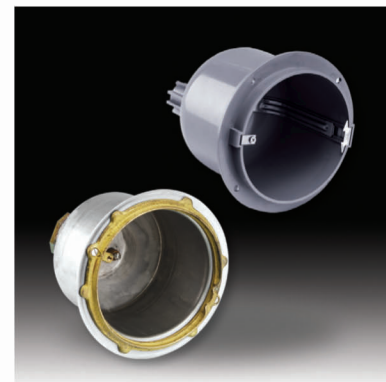

UL-S100

LED-S100

Stainless Steel Underwater Light with Housing: S100 Series

Features

- Material: AISI 304 / AISI 316 Stainless Steel
- Cable: 2.5m
- Waterproof: IP68
- Installation: Wall Mounted (Housing type)

Code	Model No	Description	Watt/Voltage	Lumination (LUX)	Remarks
88043902	UL-S100S	S/S Light, E27 bulb, with S/S housing	100W / 12V		
88043802	UL-S100P	S/S Light, E27 bulb, with Plastic housing	100W / 12V	200	White Light
88040702	UL-S100L	S/S Lamp, E27 bulb, without housing	100W / 12V		
88044102	LED-S100S	S/S Light, 18 LEDs bulb, with S/S housing	1W / 12V		
88044002	LED-S100P	S/S Light, 18 LEDs bulb, with Plastic housing	1W / 12V	60(Colour) 45(White)	Auto Colour Change / White
88042302	LED-S100L	S/S Lamp, 18 LEDs bulb, without housing	1W / 12V		
88044111	LED-S100S	S/S Light, 72 LEDs bulb, with S/S housing	5W / 12V		
88044011	LED-S100P	S/S Light, 72 LEDs bulb, with Plastic housing	5W / 12V	460(Colour) 270(White)	Auto Colour Change / White
88042311	LED-S100L	S/S Lamp, 72 LEDs bulb, without housing	5W / 12V		

E27 252 LEDs Bulb S300

Stainless Steel Underwater Light with Housing: S300 Series

Features

- Material: AISI 304 / AISI 316 Stainless Steel
- Cable: 2.5m
- Waterproof: IP68
- Installation: Wall Mounted (Housing type)