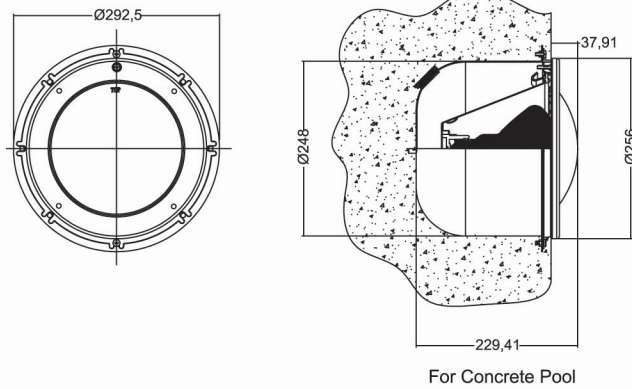

Code	Model No	Description
08040009	N/A	Underwater Light Control Box with Remote (2*300W/220-240V)

Photos are for reference only, contents are subject to change without prior notice.

40/2 Soi 37/2, Kingkaew Road, Samutprakarn 10540, Thailand
Tel: +662-738-5088-99, +662-175-2561-65
Fax: +662-738 5299, +662-738-4209
Email: sales@poolspa.co.th, projects@poolspa.co.th
Website: www.poolspa.co.th

**Underwater Lighting
Built-in Type
By Emaux**

with over 35 years of solid experience and expertise together with our devoted staffs, Emaux has evolved from a Swimming Pool and Spa Equipment manufacturer to a company that is focused in Water Technology. A company that provides solutions to clients in water related issues

Your solution in water technology