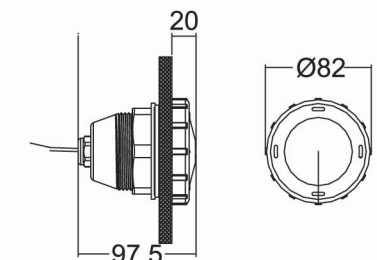

Photos are for reference only,
contents are subject to change without prior notice.