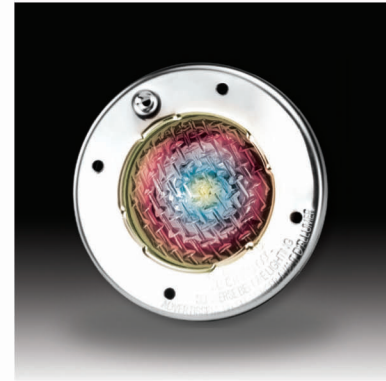

UL-S100

LED-S100

Stainless Steel Underwater Light with Housing: S100 Series

Features

- Material: AISI 304 / AISI 316 Stainless Steel
- Cable: 2.5m
- Waterproof: IP68
- Installation: Wall Mounted (Housing type)

Code	Model No	Description	Watt/Voltage	Lumination (LUX)	Remarks
88043902	UL-S100S	S/S Light, E27 bulb, with S/S housing	100W / 12V		
88043802	UL-S100P	S/S Light, E27 bulb, with Plastic housing	100W / 12V	200	White Light
88040702	UL-S100L	S/S Lamp, E27 bulb, without housing	100W / 12V		
88044102	LED-S100S	S/S Light, 18 LEDs bulb, with S/S housing	1W / 12V		
88044002	LED-S100P	S/S Light, 18 LEDs bulb, with Plastic housing	1W / 12V	60(Colour) 45(White)	Auto Colour Change / White
88042302	LED-S100L	S/S Lamp, 18 LEDs bulb, without housing	1W / 12V		
88044111	LED-S100S	S/S Light, 72 LEDs bulb, with S/S housing	5W / 12V		
88044011	LED-S100P	S/S Light, 72 LEDs bulb, with Plastic housing	5W / 12V	460(Colour) 270(White)	Auto Colour Change / White
88042311	LED-S100L	S/S Lamp, 72 LEDs bulb, without housing	5W / 12V		

E27 252 LEDs Bulb S300

Stainless Steel Underwater Light with Housing: S300 Series

Features

- Material: AISI 304 / AISI 316 Stainless Steel
- Cable: 2.5m
- Waterproof: IP68
- Installation: Wall Mounted (Housing type)