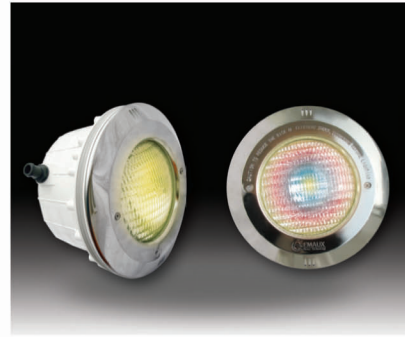

UL-S100

LED-S100

Stainless Steel Underwater Light with Housing: S100 Series

Features

- Material: AISI 304 / AISI 316 Stainless Steel
- Cable: 2.5m
- Waterproof: IP68
- Installation: Wall Mounted (Housing type)

E27 252 LEDs Bulb S300

Stainless Steel Underwater Light with Housing: S300 Series

Features

- Material: AISI 304 / AISI 316 Stainless Steel
- Cable: 2.5m
- Waterproof: IP68
- Installation: Wall Mounted (Housing type)

Your solution in water technology

NP300-P LED-NP300-P

Plastic Underwater Light with Housing: NP300 Series

The Emaux NP300 using the well known PAR 56 lamp format. High luminosity light bulb or power efficient LED with stunning colour changing effect.

Features

- Stainless steel face ring available
- Halogen or LEDs bulb
- Suitable for concrete, vinyl and fiberglass pool
- Waterproof: IP68
- Installation: Wall Mount (Housing type)

NP300-S LED-NP300-S

EL-NP300
Stainless Steel
faceplate