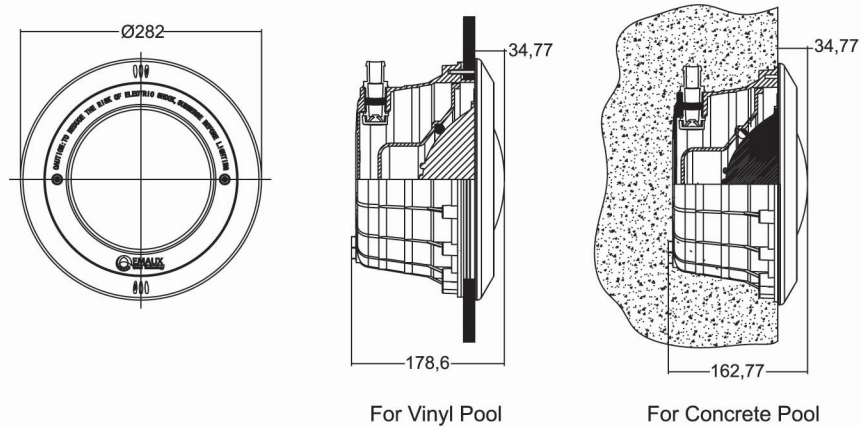

Code	Model No	Description	Watt/Voltage	Lumination (LUX)	Remarks
88041605	NP300-P	Par56 Light Bulb (Standard), Plastic face ring	300W / 12V	9300	White Color
88041612	NP300-P	Par56 Light Bulb (General Electric), Plastic face ring	300W / 12V		White Color
88041653	LED-NP300-P	Par56 (252 Bulbs) LED, Plastic face ring	16W / 12V	590(Colour) 400(White)	Auto Colour Change / White
88045305	NP300-S	Par56 Light Bulb (Standard), Stainless Steel face ring	300W / 12V	9300	White Color
88045312	NP300-S	Par56 Light Bulb (General Electric), Stainless Steel face ring	300W / 12V		White Color
88045353	LED-NP300-S	Par56 (252 Bulbs) LED, Stainless Steel face ring	16W / 12V	590(Colour) 400(White)	Auto Colour Change / White
88045660	EL-NP300P-252	Plastic Light with Housing, 252 leds cool white	20W/12V	450	Cool White (20000K)
88045661	EL-NP300P-252	Plastic Light with Housing, 252 leds warm white	20W/12V	535	Warm White (4000K)
88045659	EL-NP300P-252	Plastic Light with Housing, 252 leds RGB	20W/12V	222	RGB - 14 Modes
88045760	EL-NP300S-252	Plastic Light with Housing, S/S Face ring, 252 leds cool white	20W/12V	450	Cool White (20000K)
88045761	EL-NP300S-252	Plastic Light with Housing, S/S Face ring, 252 leds warm white	20W/12V	535	Warm White (4000K)
88045759	EL-NP300S-252	Plastic Light with Housing, S/S Face ring, 252 leds RGB	20W/12V	222	RGB - 14 Modes

Code	Model No	Description
08040009	N/A	Underwater Light Control Box with Remote (2*300W/220-240V)

Photos are for reference only, contents are subject to change without prior notice.

Photos are for reference only, contents are subject to change without prior notice.

Stainless Steel Underwater Light : H100 Series

Features

- Material: AISI 304 / AISI 316 Stainless Steel
- Cable: 2.5m
- Waterproof: IP68
- Installation: Wall Mounted (Housing type)

Code	Model No	Description	Watt/Voltage	Lumination (LUX)	Remarks
88042602	UL-H100V	High Density Underwater Light, 1 Halogen Light Bulb, For vinyl pool	75W / 12V	520	White Light
88041002	UL-H100C	High Density Underwater Light, 1 Halogen Light Bulb, For concrete pool	75W / 12V		White Light

Stainless Steel Underwater Light : H200 Series

Code	Model No	Description	Watt/Voltage	Lumination (LUX)	Remarks
88041004	UL-H200C	High Density Underwater Light, 2 Halogen Light Bulb, For concrete pool	150W / 12V	830	White Light
88046460	EL-H200-252	S/S 304 Light with Housing, 252 leds cool white	20W/12V	450	Cool White (20000K)
88046461	EL-H200-252	S/S 304 Light with Housing, 252 leds warm white	20W/12V	535	Warm White (4000K)
88046459	EL-H200-252	S/S 304 Light with Housing, 252 leds RGB	20W/12V	222	RGB - 14 Modes

Light bulb for UL-NS / UL-H Series

Code	Model No	Description	Watt/Voltage	Lumination (LUX)	Remarks
04011073	N/A	Halogen light bulb for UL-NS / UL-H	75W / 12V	N/A	White Light
01171099	N/A	Lights Niche for UL-H100	N/A	N/A	N/A
01171101	N/A	Lights Niche for UL-H200	N/A	N/A	N/A

Code	Model No	Description
08040009	N/A	Underwater Light Control Box with Remote (2*300W/220-240V)

Stainless Steel Underwater Light for Fountain: F20A Series

Features

- Material: AISI 304 / AISI 316 Stainless Steel
- Cable: 2.5m
- Waterproof: IP68
- Installation: Floor Mounted (Housing type)

Code	Model No	Description	Watt/Voltage	Lumination (LUX)	Remarks
88044407	UL-F20A	MR16 Halogen Lamp Fountain Light with base	20W / 12V	1039	White Light
88044307	LED-F20A	MR16 18 Bulbs LED Fountain Light with base	1W / 12V	130(Colour) 80(White)	Auto Colour Change / White