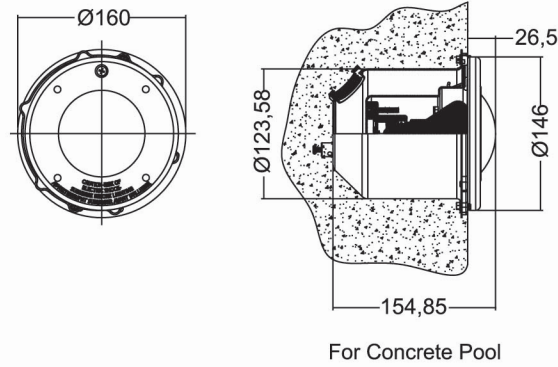

Stainless Steel Underwater Light with Housing: S100 Series

Features

- Material: AISI 304 / AISI 316 Stainless Steel
- Cable: 2.5m
- Waterproof: IP68
- Installation: Wall Mounted (Housing type)

Code	Model No	Description	Watt/Voltage	Lumination (LUX)	Remarks
88043902	UL-S100S	S/S Light, E27 bulb, with S/S housing	100W / 12V		
88043802	UL-S100P	S/S Light, E27 bulb, with Plastic housing	100W / 12V	200	White Light
88040702	UL-S100L	S/S Lamp, E27 bulb, without housing	100W / 12V		
88044102	LED-S100S	S/S Light, 18 LEDs bulb, with S/S housing	1W / 12V		
88044002	LED-S100P	S/S Light, 18 LEDs bulb, with Plastic housing	1W / 12V	60(Colour) 45(White)	Auto Colour Change / White
88042302	LED-S100L	S/S Lamp, 18 LEDs bulb, without housing	1W / 12V		
88044111	LED-S100S	S/S Light, 72 LEDs bulb, with S/S housing	5W / 12V		
88044011	LED-S100P	S/S Light, 72 LEDs bulb, with Plastic housing	5W / 12V	460(Colour) 270(White)	Auto Colour Change / White
88042311	LED-S100L	S/S Lamp, 72 LEDs bulb, without housing	5W / 12V		

LED bulb & light bulb for S100 Series

Code	Model No	Description	Watt/Voltage	Lumination (LUX)	Remarks
04011009	N/A	E27 light bulb for S100	100W / 12V	N/A	White Light
04011017	N/A	E27 18LEDs Bulb for S100	1W / 12V	N/A	Auto Colour Change
04011021	N/A	E27 18LEDs Bulb for S100	1W / 12V	N/A	White Light
04011050	N/A	E27 72 LEDs bulb for S100	5W / 12V	N/A	Auto Colour Change
04011053	N/A	E27 72 LEDs bulb for S100	5W / 12V	N/A	White Light

Photos are for reference only, contents are subject to change without prior notice.