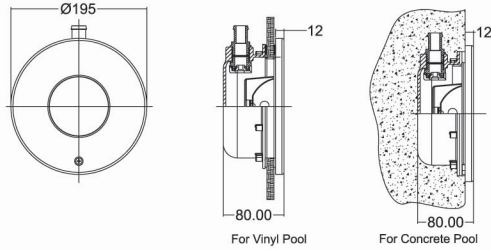

Stainless Steel Underwater Light : H200 Series

Code	Model No	Description	Watt/Voltage	Lumination (LUX)	Remarks
88041004	UL-H200C	High Density Underwater Light, 2 Halogen Light Bulb, For concrete pool	150W / 12V	830	White Light
88046460	EL-H200-252	S/S 304 Light with Housing, 252 leds cool white	20W/12V	450	Cool White (20000K)
88046461	EL-H200-252	S/S 304 Light with Housing, 252 leds warm white	20W/12V	535	Warm White (4000K)
88046459	EL-H200-252	S/S 304 Light with Housing, 252 leds RGB	20W/12V	222	RGB - 14 Modes