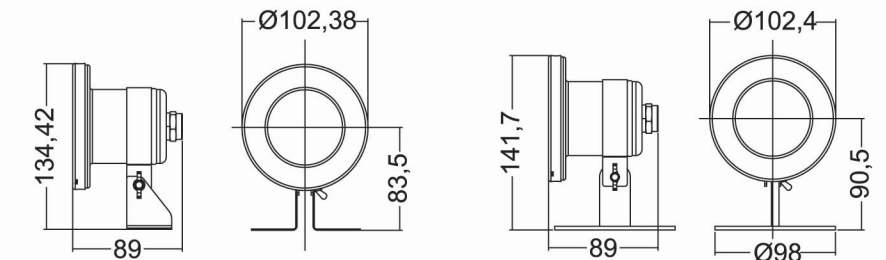

UL-F20

LED-F20

Stainless Steel Underwater Light for Fountain: F20 Series

Code	Model No	Description	Watt/Voltage	Lumination (LUX)	Remarks
88042807	UL-F20	MR16 Halogen Lamp Fountain Light with 90mm housing	20W / 12V	1039	White Light
88044207	LED-F20	MR16 18 Bulbs LED Fountain Light with 90mm housing	1W / 12V	130(Colour) 80(White)	Auto Colour Change / White

Plastic Spa Light: P50 Series

Features

- Material: Plastic
- Cable: 1.5m
- Waterproof: IP68
- Installation: Wall Mounted (Housing type)

Code	Model No	Description	Watt/Voltage	Lumination (LUX)	Remarks
88040101	UL-P50	MR16 Halogen lamp SPA light	20W / 12V	220(Red) 260(Green) 100(Blue) 700(No lens)	Colour lens (Red/Green/Blue)
88041101	LED-P50	MR16 (18Bulbs) LED SPA light	1W / 12V	120(Colour) 70(White)	Auto Colour Change / White