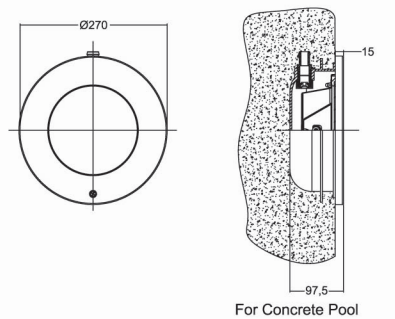

Light bulb for UL-NS / UL-H Series

Code	Model No	Description	Watt/Voltage	Lumination (LUX)	Remarks
04011073	N/A	Halogen light bulb for UL-NS / UL-H	75W / 12V	N/A	White Light
01171099	N/A	Lights Niche for UL-H100	N/A	N/A	N/A
01171101	N/A	Lights Niche for UL-H200	N/A	N/A	N/A

Code	Model No	Description
08040009	N/A	Underwater Light Control Box with Remote (2*300W/220-240V)