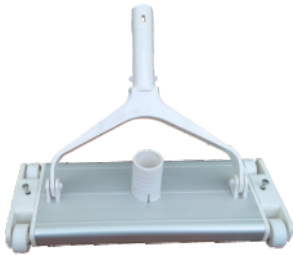

Durable Flexi Hose

Hose for the service professionals. It comes with user-friendly swivel cuffs for easy operation. The superior quality EVA material provides an excellent resistant to abrasion and long-term UV exposure. Designed to attach with vacuum head and telescopic pole, and connect with the suction port.

Plastic Brushes are made of high quality ABS and PP. They are used to brush the swimming pool walls regularly, in order to prevent the build up of algae. Designed to attach with telescopic pole.

Code	Model No	Description	Code	Model No	Description	Code	Model No	Description
88050201	CE201	18"Plastic Brush	88050202	CE202	9"Plastic Brush	88050203	CE203	14"Plastic Brush

Stainless Steel Algae Brushes

Stainless Steel Algae Brushes are made of reliable ABS and Stainless Steel AISI-316. It is used to clean up the stubborn algae grows in the walls of concrete pools. Designed to attach with telescopic pole.

VACCUM HEAD

Pool Vacuum Head

Vacuum Heads are made of decent quality ABS. They are used to take care of the debris and dirt in the pool. Models available for concrete pools and vinyl pools. Designed to attach with telescopic pole and vacuum hose.