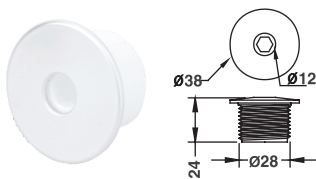

L-TYPE JET BODY

Model	Code	Colour	Material
EM2203	88101212	White	PVC

L-TYPE JET BODY

Model	Code	Colour	Material
EM2204	88101312	White	PVC

SINGLE HOLE AIR JET

Model	Code	Colour	Material
EM1159	88100612	White	PVC

TWIN HOLE AIR JET

Model	Code	Colour	Material
EM1160	88100712	White	PVC

TINY AIR JET

Model	Code	Colour	Material
EM1158	88100512	White	PVC

I TYPE JET

Model	Code	Colour	Material
EM1144	88091212	White	ABS & PVC

Ø2" FACE (STANDARD) JET

Model	Code	Colour	Material
EM2207	88091512	White	ABS

Ø1-1/2" FACE (STANDARD) JET

Model	Code	Colour	Material
EM2208	88091612	White	ABS

Ø1-1/2" FACE (RADIAL) JET

Model	Code	Colour	Material
EM2209	88091712	White	ABS

Ø2-1/4" FACE (SPIRAL) JET

Model	Code	Colour	Material
EM2210	88091812	White	ABS & PVC

NINE HOLE JET

Model	Code	Colour	Material
EM2211	88091912	White	ABS