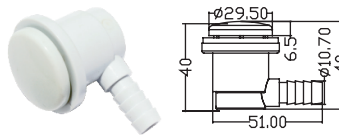

# SPA FITTING

L-TYPE JET BODY

Model	Code	Colour	Material
EM2201A	88100812	White	PVC
EM2201B	88100912	White	PVC

L-TYPE JET BODY

Model	Code	Colour	Material
EM2202A	88101012	White	PVC
EM2202B	88101112	White	PVC

L-TYPE JET BODY

Model	Code	Colour	Material
EM2203	88101212	White	PVC

L-TYPE JET BODY

Model	Code	Colour	Material
EM2204	88101312	White	PVC

SINGLE HOLE AIR JET

Model	Code	Colour	Material
EM1159	88100612	White	PVC

TWIN HOLE AIR JET

Model	Code	Colour	Material
EM1160	88100712	White	PVC

TINY AIR JET

Model	Code	Colour	Material
EM1158	88100512	White	PVC

I TYPE JET

Model	Code	Colour	Material
EM1144	88091212	White	ABS & PVC

Ø2" FACE (STANDARD) JET

Model	Code	Colour	Material
EM2207	88091512	White	ABS

Ø1-1/2" FACE (STANDARD) JET

Model	Code	Colour	Material
EM2208	88091612	White	ABS

Ø1-1/2" FACE (RADIAL) JET

Model	Code	Colour	Material
EM2209	88091712	White	ABS