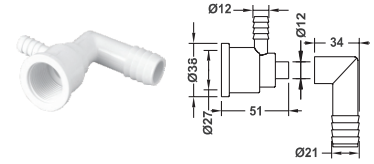

# SPA FITTING

L-TYPE JET BODY

Model	Code	Colour	Material
EM2201A	88100812	White	PVC
EM2201B	88100912	White	PVC

L-TYPE JET BODY

Model	Code	Colour	Material
EM2202A	88101012	White	PVC
EM2202B	88101112	White	PVC

L-TYPE JET BODY

Model	Code	Colour	Material
EM2203	88101212	White	PVC

L-TYPE JET BODY

Model	Code	Colour	Material
EM2204	88101312	White	PVC

SINGLE HOLE AIR JET

Model	Code	Colour	Material
EM1159	88100612	White	PVC

TWIN HOLE AIR JET

Model	Code	Colour	Material
EM1160	88100712	White	PVC

TINY AIR JET

Model	Code	Colour	Material
EM1158	88100512	White	PVC

I TYPE JET

Model	Code	Colour	Material
EM1144	88091212	White	ABS & PVC

Ø2" FACE (STANDARD) JET

Model	Code	Colour	Material
EM2207	88091512	White	ABS

Ø1-1/2" FACE (STANDARD) JET

Model	Code	Colour	Material
EM2208	88091612	White	ABS

Ø1-1/2" FACE (RADIAL) JET

Model	Code	Colour	Material
EM2209	88091712	White	ABS