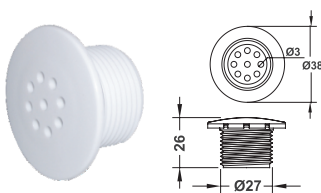

# SPA FITTING

L-TYPE JET BODY

Model	Code	Colour	Material
EM2201A	88100812	White	PVC
EM2201B	88100912	White	PVC

L-TYPE JET BODY

Model	Code	Colour	Material
EM2202A	88101012	White	PVC
EM2202B	88101112	White	PVC

TWIN HOLE AIR JET

Model	Code	Colour	Material
EM1160	88100712	White	PVC

TINY AIR JET

Model	Code	Colour	Material
EM1158	88100512	White	PVC

I TYPE JET

Model	Code	Colour	Material
EM1144	88091212	White	ABS & PVC

Ø2" FACE (STANDARD) JET

Model	Code	Colour	Material
EM2207	88091512	White	ABS

Ø1-1/2" FACE (STANDARD) JET

Model	Code	Colour	Material
EM2208	88091612	White	ABS

Ø1-1/2" FACE (RADIAL) JET

Model	Code	Colour	Material
EM2209	88091712	White	ABS

Ø2-1/4" FACE (SPIRAL) JET

Model	Code	Colour	Material
EM2210	88091812	White	ABS & PVC

NINE HOLE JET

Model	Code	Colour	Material
EM2211	88091912	White	ABS