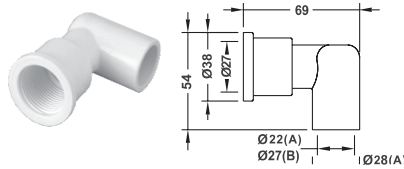

# SPA FITTING

L-TYPE JET BODY

Model	Code	Colour	Material
EM2201A	88100812	White	PVC
EM2201B	88100912	White	PVC

L-TYPE JET BODY

Model	Code	Colour	Material
EM2202A	88101012	White	PVC
EM2202B	88101112	White	PVC

L-TYPE JET BODY

Model	Code	Colour	Material
EM2203	88101212	White	PVC

L-TYPE JET BODY

Model	Code	Colour	Material
EM2204	88101312	White	PVC

SINGLE HOLE AIR JET

Model	Code	Colour	Material
EM1159	88100612	White	PVC

TWIN HOLE AIR JET

Model	Code	Colour	Material
EM1160	88100712	White	PVC

TINY AIR JET

Model	Code	Colour	Material
EM1158	88100512	White	PVC

I TYPE JET

Model	Code	Colour	Material
EM1144	88091212	White	ABS & PVC

Ø2" FACE (STANDARD) JET

Model	Code	Colour	Material
EM2207	88091512	White	ABS

Ø1-1/2" FACE (STANDARD) JET

Model	Code	Colour	Material
EM2208	88091612	White	ABS

Ø1-1/2" FACE (RADIAL) JET

Model	Code	Colour	Material
EM2209	88091712	White	ABS