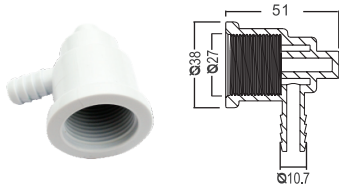

# SPA FITTING

L-TYPE JET BODY

Model	Code	Colour	Material
EM2201A	88100812	White	PVC
EM2201B	88100912	White	PVC

L-TYPE JET BODY

Model	Code	Colour	Material
EM2202A	88101012	White	PVC
EM2202B	88101112	White	PVC

L-TYPE JET BODY

Model	Code	Colour	Material
EM2203	88101212	White	PVC

L-TYPE JET BODY

Model	Code	Colour	Material
EM2204	88101312	White	PVC

SINGLE HOLE AIR JET

Model	Code	Colour	Material
EM1159	88100612	White	PVC

TWIN HOLE AIR JET

Model	Code	Colour	Material
EM1160	88100712	White	PVC

TINY AIR JET

Model	Code	Colour	Material
EM1158	88100512	White	PVC

I TYPE JET

Model	Code	Colour	Material
EM1144	88091212	White	ABS & PVC

Ø2" FACE (STANDARD) JET

Model	Code	Colour	Material
EM2207	88091512	White	ABS

Ø1-1/2" FACE (STANDARD) JET

Model	Code	Colour	Material
EM2208	88091612	White	ABS

Ø1-1/2" FACE (RADIAL) JET

Model	Code	Colour	Material
EM2209	88091712	White	ABS