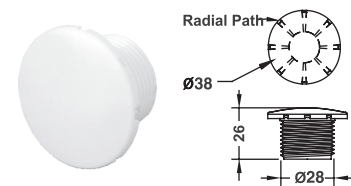

L-TYPE JET BODY

Model	Code	Colour	Material
EM2203	88101212	White	PVC

L-TYPE JET BODY

Model	Code	Colour	Material
EM2204	88101312	White	PVC

SINGLE HOLE AIR JET

Model	Code	Colour	Material
EM1159	88100612	White	PVC

TWIN HOLE AIR JET

Model	Code	Colour	Material
EM1160	88100712	White	PVC

TINY AIR JET

Model	Code	Colour	Material
EM1158	88100512	White	PVC

I TYPE JET

Model	Code	Colour	Material
EM1144	88091212	White	ABS & PVC

Ø2" FACE (STANDARD) JET

Model	Code	Colour	Material
EM2207	88091512	White	ABS

Ø1-1/2" FACE (STANDARD) JET

Model	Code	Colour	Material
EM2208	88091612	White	ABS

Ø1-1/2" FACE (RADIAL) JET

Model	Code	Colour	Material
EM2209	88091712	White	ABS

Ø2-1/4" FACE (SPIRAL) JET

Model	Code	Colour	Material
EM2210	88091812	White	ABS & PVC

NINE HOLE JET

Model	Code	Colour	Material
EM2211	88091912	White	ABS