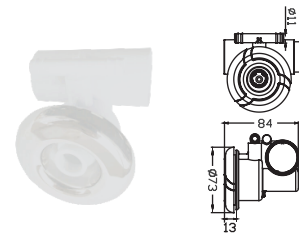

# SPA FITTING

L-TYPE JET BODY

Model	Code	Colour	Material
EM2201A	88100812	White	PVC
EM2201B	88100912	White	PVC

L-TYPE JET BODY

Model	Code	Colour	Material
EM2202A	88101012	White	PVC
EM2202B	88101112	White	PVC

L-TYPE JET BODY

Model	Code	Colour	Material
EM2203	88101212	White	PVC

L-TYPE JET BODY

Model	Code	Colour	Material
EM2204	88101312	White	PVC

SINGLE HOLE AIR JET

Model	Code	Colour	Material
EM1159	88100612	White	PVC

TWIN HOLE AIR JET

Model	Code	Colour	Material
EM1160	88100712	White	PVC

TINY AIR JET

Model	Code	Colour	Material
EM1158	88100512	White	PVC

I TYPE JET

Model	Code	Colour	Material
EM1144	88091212	White	ABS & PVC

Ø2" FACE (STANDARD) JET

Model	Code	Colour	Material
EM2207	88091512	White	ABS

Ø1-1/2" FACE (STANDARD) JET

Model	Code	Colour	Material
EM2208	88091612	White	ABS

Ø1-1/2" FACE (RADIAL) JET

Model	Code	Colour	Material
EM2209	88091712	White	ABS