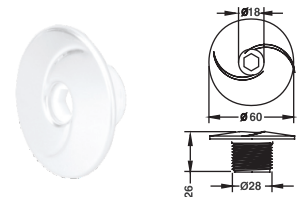

# SPA FITTING

L-TYPE JET BODY

Model	Code	Colour	Material
EM2201A	88100812	White	PVC
EM2201B	88100912	White	PVC

L-TYPE JET BODY

Model	Code	Colour	Material
EM2202A	88101012	White	PVC
EM2202B	88101112	White	PVC

TWIN HOLE AIR JET

Model	Code	Colour	Material
EM1160	88100712	White	PVC

TINY AIR JET

Model	Code	Colour	Material
EM1158	88100512	White	PVC

I TYPE JET

Model	Code	Colour	Material
EM1144	88091212	White	ABS & PVC

Ø2" FACE (STANDARD) JET

Model	Code	Colour	Material
EM2207	88091512	White	ABS

Ø1-1/2" FACE (STANDARD) JET

Model	Code	Colour	Material
EM2208	88091612	White	ABS

Ø1-1/2" FACE (RADIAL) JET

Model	Code	Colour	Material
EM2209	88091712	White	ABS

Ø2-1/4" FACE (SPIRAL) JET

Model	Code	Colour	Material
EM2210	88091812	White	ABS & PVC

NINE HOLE JET

Model	Code	Colour	Material
EM2211	88091912	White	ABS