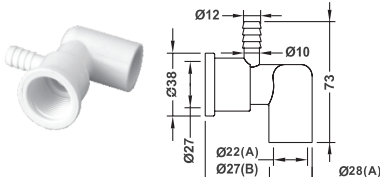

# SPA FITTING

L-TYPE JET BODY

Model	Code	Colour	Material
EM2201A	88100812	White	PVC
EM2201B	88100912	White	PVC

L-TYPE JET BODY

Model	Code	Colour	Material
EM2202A	88101012	White	PVC
EM2202B	88101112	White	PVC

L-TYPE JET BODY

Model	Code	Colour	Material
EM2203	88101212	White	PVC

L-TYPE JET BODY

Model	Code	Colour	Material
EM2204	88101312	White	PVC

SINGLE HOLE AIR JET

Model	Code	Colour	Material
EM1159	88100612	White	PVC

TWIN HOLE AIR JET

Model	Code	Colour	Material
EM1160	88100712	White	PVC

TINY AIR JET

Model	Code	Colour	Material
EM1158	88100512	White	PVC

I TYPE JET

Model	Code	Colour	Material
EM1144	88091212	White	ABS & PVC

Ø2" FACE (STANDARD) JET

Model	Code	Colour	Material
EM2207	88091512	White	ABS

Ø1-1/2" FACE (STANDARD) JET

Model	Code	Colour	Material
EM2208	88091612	White	ABS

Ø1-1/2" FACE (RADIAL) JET

Model	Code	Colour	Material
EM2209	88091712	White	ABS