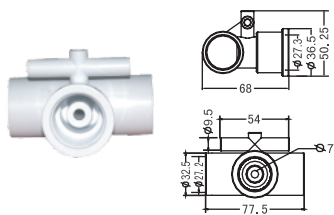

# SPA FITTING

L-TYPE JET BODY

Model	Code	Colour	Material
EM2201A	88100812	White	PVC
EM2201B	88100912	White	PVC

L-TYPE JET BODY

Model	Code	Colour	Material
EM2202A	88101012	White	PVC
EM2202B	88101112	White	PVC

L-TYPE JET BODY

Model	Code	Colour	Material
EM2203	88101212	White	PVC

L-TYPE JET BODY

Model	Code	Colour	Material
EM2204	88101312	White	PVC

SINGLE HOLE AIR JET

Model	Code	Colour	Material
EM1159	88100612	White	PVC

TWIN HOLE AIR JET

Model	Code	Colour	Material
EM1160	88100712	White	PVC

TINY AIR JET

Model	Code	Colour	Material
EM1158	88100512	White	PVC

I TYPE JET

Model	Code	Colour	Material
EM1144	88091212	White	ABS & PVC

Ø2" FACE (STANDARD) JET

Model	Code	Colour	Material
EM2207	88091512	White	ABS

Ø1-1/2" FACE (STANDARD) JET

Model	Code	Colour	Material
EM2208	88091612	White	ABS

Ø1-1/2" FACE (RADIAL) JET

Model	Code	Colour	Material
EM2209	88091712	White	ABS