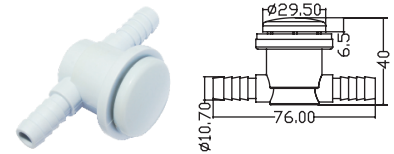

# SPA FITTING

L-TYPE JET BODY

Model	Code	Colour	Material
EM2201A	88100812	White	PVC
EM2201B	88100912	White	PVC

L-TYPE JET BODY

Model	Code	Colour	Material
EM2202A	88101012	White	PVC
EM2202B	88101112	White	PVC

L-TYPE JET BODY

Model	Code	Colour	Material
EM2203	88101212	White	PVC

L-TYPE JET BODY

Model	Code	Colour	Material
EM2204	88101312	White	PVC

SINGLE HOLE AIR JET

Model	Code	Colour	Material
EM1159	88100612	White	PVC

TWIN HOLE AIR JET

Model	Code	Colour	Material
EM1160	88100712	White	PVC

TINY AIR JET

Model	Code	Colour	Material
EM1158	88100512	White	PVC

I TYPE JET

Model	Code	Colour	Material
EM1144	88091212	White	ABS & PVC

Ø2" FACE (STANDARD) JET

Model	Code	Colour	Material
EM2207	88091512	White	ABS

Ø1-1/2" FACE (STANDARD) JET

Model	Code	Colour	Material
EM2208	88091612	White	ABS

Ø1-1/2" FACE (RADIAL) JET

Model	Code	Colour	Material
EM2209	88091712	White	ABS