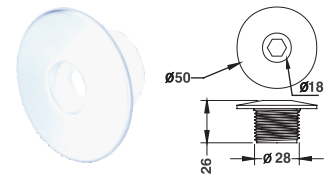

L-TYPE JET BODY

Model	Code	Colour	Material
EM2203	88101212	White	PVC

L-TYPE JET BODY

Model	Code	Colour	Material
EM2204	88101312	White	PVC

SINGLE HOLE AIR JET

Model	Code	Colour	Material
EM1159	88100612	White	PVC

TWIN HOLE AIR JET

Model	Code	Colour	Material
EM1160	88100712	White	PVC

TINY AIR JET

Model	Code	Colour	Material
EM1158	88100512	White	PVC

I TYPE JET

Model	Code	Colour	Material
EM1144	88091212	White	ABS & PVC

Ø2" FACE (STANDARD) JET

Model	Code	Colour	Material
EM2207	88091512	White	ABS

Ø1-1/2" FACE (STANDARD) JET

Model	Code	Colour	Material
EM2208	88091612	White	ABS

Ø1-1/2" FACE (RADIAL) JET

Model	Code	Colour	Material
EM2209	88091712	White	ABS

Ø2-1/4" FACE (SPIRAL) JET

Model	Code	Colour	Material
EM2210	88091812	White	ABS & PVC

NINE HOLE JET

Model	Code	Colour	Material
EM2211	88091912	White	ABS