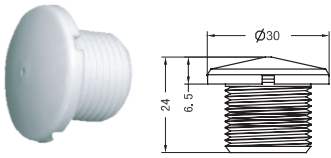

SPA FITTING

SINGLE HOLE JET

Model	Code	Colour	Material
EM2212	88092012	White	ABS & PVC

Ø2-3/4" VORTEX FACE EYEBALL JET

Model	Code	Colour	Material
EM1123	88091112	White	ABS

Ø25MM AIR & Ø25MM WATER TEE BODY

Model	Code	Colour	Material
EM1138	88100312	White	PVC

Ø2-3/4" FACE EYEBALL SPA JET

Model	Code	Colour	Material
EM1113	88101312	White	ABS

Ø10MM BARB AIR & Ø25MM WATER

Model	Code	Colour	Material
EM1148	88100412	White	PVC

Ø25MM AIR CONTROL

Model	Code	Colour	Material
EM1834	88210112	White	ABS

Model	Code	Colour	Material
EM3822A	88240212	White	ABS & PVC

Ø2 SECTION DRAIN ELL BODY (SLIP FIT)

Model	Code	Colour	Material
EM3822B	88240312	White	ABS & PVC

Ø2 SECTION DRAIN STRAIGHT BODY (WITH BOLT)

Model	Code	Colour	Material
EM3833A	88240412	White	ABS & PVC

Ø2 SECTION DRAIN STRAIGHT BODY

Model	Code	Colour	Material
EM3833B	88240512	White	ABS & PVC

SWIRL TYPE WATER RETURN

Model	Code	Colour	Material
EM3844	88240612	White	ABS & PVC

WATER RETURN

Model	Code	Colour	Material
EM3845	88240812	White	ABS & PVC