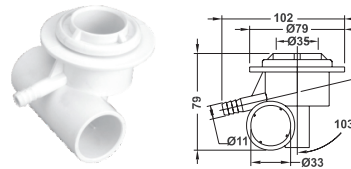

SPA FITTING

SINGLE HOLE JET

Model	Code	Colour	Material
EM2212	88092012	White	ABS & PVC

Ø2-3/4" VORTEX FACE EYEBALL JET

Model	Code	Colour	Material
EM1123	88091112	White	ABS

Ø25MM AIR & Ø25MM WATER TEE BODY

Model	Code	Colour	Material
EM1138	88100312	White	PVC

Ø2-3/4" FACE EYEBALL SPA JET

Model	Code	Colour	Material
EM1113	88101312	White	ABS

Ø10MM BARB AIR & Ø25MM WATER

Model	Code	Colour	Material
EM1148	88100412	White	PVC

Ø25MM AIR CONTROL

Model	Code	Colour	Material
EM1834	88210112	White	ABS

Model	Code	Colour	Material
EM3822A	88240212	White	ABS & PVC

Ø2 SECTION DRAIN ELL BODY (SLIP FIT)

Model	Code	Colour	Material
EM3822B	88240312	White	ABS & PVC

Ø2 SECTION DRAIN STRAIGHT BODY (WITH BOLT)

Model	Code	Colour	Material
EM3833A	88240412	White	ABS & PVC

Ø2 SECTION DRAIN STRAIGHT BODY

Model	Code	Colour	Material
EM3833B	88240512	White	ABS & PVC

SWIRL TYPE WATER RETURN

Model	Code	Colour	Material
EM3844	88240612	White	ABS & PVC

WATER RETURN

Model	Code	Colour	Material
EM3845	88240812	White	ABS & PVC