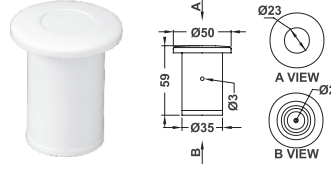

AIR BUTTON

Model	Code	Colour	Material
EM1844	88200112	White	ABS