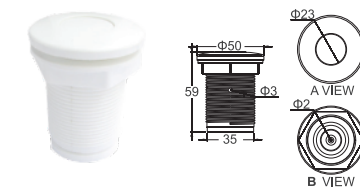

SPA FITTING

SINGLE HOLE JET

Model	Code	Colour	Material
EM2212	88092012	White	ABS & PVC

Ø2-3/4" VORTEX FACE EYEBALL JET

Model	Code	Colour	Material
EM1123	88091112	White	ABS

Ø25MM AIR & Ø25MM WATER TEE BODY

Model	Code	Colour	Material
EM1138	88100312	White	PVC

Ø2-3/4" FACE EYEBALL SPA JET

Model	Code	Colour	Material
EM1113	88101312	White	ABS

Ø10MM BARB AIR & Ø25MM WATER

Model	Code	Colour	Material
EM1148	88100412	White	PVC

Ø25MM AIR CONTROL

Model	Code	Colour	Material
EM1834	88210112	White	ABS

STANDARD AIR CONTROL

Model	Code	Colour	Material
EM1835	88210212	White	ABS

AIR BUTTON

Model	Code	Colour	Material
EM1844	88200112	White	ABS

AIR BUTTON

Model	Code	Colour	Material
EM1845	88200212	White	ABS

Ø2 SECTION DRAIN ELL BODY (THREADED)

Model	Code	Colour	Material
EM3822A	88240212	White	ABS & PVC

Ø2 SECTION DRAIN ELL BODY (SLIP FIT)

Model	Code	Colour	Material
EM3822B	88240312	White	ABS & PVC

Ø2 SECTION DRAIN STRAIGHT BODY (WITH BOLT)

Model	Code	Colour	Material
EM3833A	88240412	White	ABS & PVC