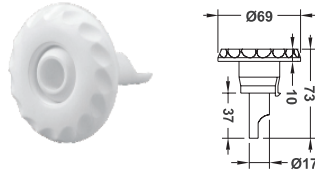

SPA FITTING

SINGLE HOLE JET

Model	Code	Colour	Material
EM2212	88092012	White	ABS & PVC

Ø2-3/4" VORTEX FACE EYEBALL JET

Model	Code	Colour	Material
EM1123	88091112	White	ABS

Ø25MM AIR & Ø25MM WATER TEE BODY

Model	Code	Colour	Material
EM1138	88100312	White	PVC

Ø2-3/4" FACE EYEBALL SPA JET

Model	Code	Colour	Material
EM1113	88101312	White	ABS

Ø10MM BARB AIR & Ø25MM WATER

Model	Code	Colour	Material
EM1148	88100412	White	PVC

Ø25MM AIR CONTROL

Model	Code	Colour	Material
EM1834	88210112	White	ABS

STANDARD AIR CONTROL

Model	Code	Colour	Material
EM1835	88210212	White	ABS

AIR BUTTON

Model	Code	Colour	Material
EM1844	88200112	White	ABS

AIR BUTTON

Model	Code	Colour	Material
EM1845	88200212	White	ABS

Ø2 SECTION DRAIN ELL BODY (THREADED)

Model	Code	Colour	Material
EM3822A	88240212	White	ABS & PVC

Ø2 SECTION DRAIN ELL BODY (SLIP FIT)

Model	Code	Colour	Material
EM3822B	88240312	White	ABS & PVC

Ø2 SECTION DRAIN STRAIGHT BODY (WITH BOLT)

Model	Code	Colour	Material
EM3833A	88240412	White	ABS & PVC