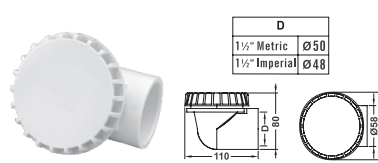

Ø2-3/4" FACE EYEBALL SPA JET

Model	Code	Colour	Material
EM1113	88101312	White	ABS

Ø10MM BARB AIR & Ø25MM WATER

Model	Code	Colour	Material
EM1148	88100412	White	PVC

Ø25MM AIR CONTROL

Model	Code	Colour	Material
EM1834	88210112	White	ABS

STANDARD AIR CONTROL

Model	Code	Colour	Material
EM1835	88210212	White	ABS

AIR BUTTON

Model	Code	Colour	Material
EM1844	88200112	White	ABS

AIR BUTTON

Model	Code	Colour	Material
EM1845	88200212	White	ABS

Ø2 SECTION DRAIN ELL BODY (THREADED)

Model	Code	Colour	Material
EM3822A	88240212	White	ABS & PVC

Ø2 SECTION DRAIN ELL BODY (SLIP FIT)

Model	Code	Colour	Material
EM3822B	88240312	White	ABS & PVC

Ø2 SECTION DRAIN STRAIGHT BODY (WITH BOLT)

Model	Code	Colour	Material
EM3833A	88240412	White	ABS & PVC

Ø2 SECTION DRAIN STRAIGHT BODY

Model	Code	Colour	Material
EM3833B	88240512	White	ABS & PVC

SWIRL TYPE WATER RETURN

Model	Code	Colour	Material
EM3844	88240612	White	ABS & PVC

WATER RETURN

Model	Code	Colour	Material
EM3845	88240812	White	ABS & PVC