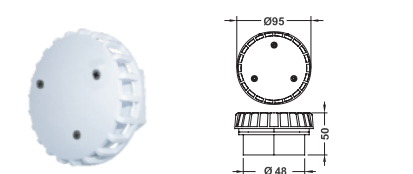

Ø2-3/4" FACE EYEBALL SPA JET

Model	Code	Colour	Material
EM1113	88101312	White	ABS

Ø10MM BARB AIR & Ø25MM WATER

Model	Code	Colour	Material
EM1148	88100412	White	PVC

Ø25MM AIR CONTROL

Model	Code	Colour	Material
EM1834	88210112	White	ABS

STANDARD AIR CONTROL

Model	Code	Colour	Material
EM1835	88210212	White	ABS

AIR BUTTON

Model	Code	Colour	Material
EM1844	88200112	White	ABS

AIR BUTTON

Model	Code	Colour	Material
EM1845	88200212	White	ABS

Ø2 SECTION DRAIN ELL BODY (THREADED)

Model	Code	Colour	Material
EM3822A	88240212	White	ABS & PVC

Ø2 SECTION DRAIN ELL BODY (SLIP FIT)

Model	Code	Colour	Material
EM3822B	88240312	White	ABS & PVC

Ø2 SECTION DRAIN STRAIGHT BODY (WITH BOLT)

Model	Code	Colour	Material
EM3833A	88240412	White	ABS & PVC

Ø2 SECTION DRAIN STRAIGHT BODY

Model	Code	Colour	Material
EM3833B	88240512	White	ABS & PVC

SWIRL TYPE WATER RETURN

Model	Code	Colour	Material
EM3844	88240612	White	ABS & PVC

WATER RETURN

Model	Code	Colour	Material
EM3845	88240812	White	ABS & PVC