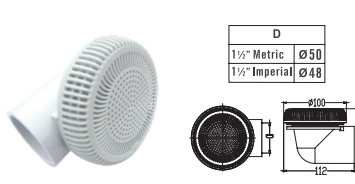

SPA FITTING

SINGLE HOLE JET

Model	Code	Colour	Material
EM2212	88092012	White	ABS & PVC

Ø2-3/4" VORTEX FACE EYEBALL JET

Model	Code	Colour	Material
EM1123	88091112	White	ABS

Ø25MM AIR & Ø25MM WATER TEE BODY

Model	Code	Colour	Material
EM1138	88100312	White	PVC

Ø2-3/4" FACE EYEBALL SPA JET

Model	Code	Colour	Material
EM1113	88101312	White	ABS

Ø10MM BARB AIR & Ø25MM WATER

Model	Code	Colour	Material
EM1148	88100412	White	PVC

Ø25MM AIR CONTROL

Model	Code	Colour	Material
EM1834	88210112	White	ABS

Model	Code	Colour	Material
EM3822A	88240212	White	ABS & PVC

Ø2 SECTION DRAIN ELL BODY (SLIP FIT)

Model	Code	Colour	Material
EM3822B	88240312	White	ABS & PVC

Ø2 SECTION DRAIN STRAIGHT BODY (WITH BOLT)

Model	Code	Colour	Material
EM3833A	88240412	White	ABS & PVC

Ø2 SECTION DRAIN STRAIGHT BODY

Model	Code	Colour	Material
EM3833B	88240512	White	ABS & PVC

SWIRL TYPE WATER RETURN

Model	Code	Colour	Material
EM3844	88240612	White	ABS & PVC

WATER RETURN

Model	Code	Colour	Material
EM3845	88240812	White	ABS & PVC