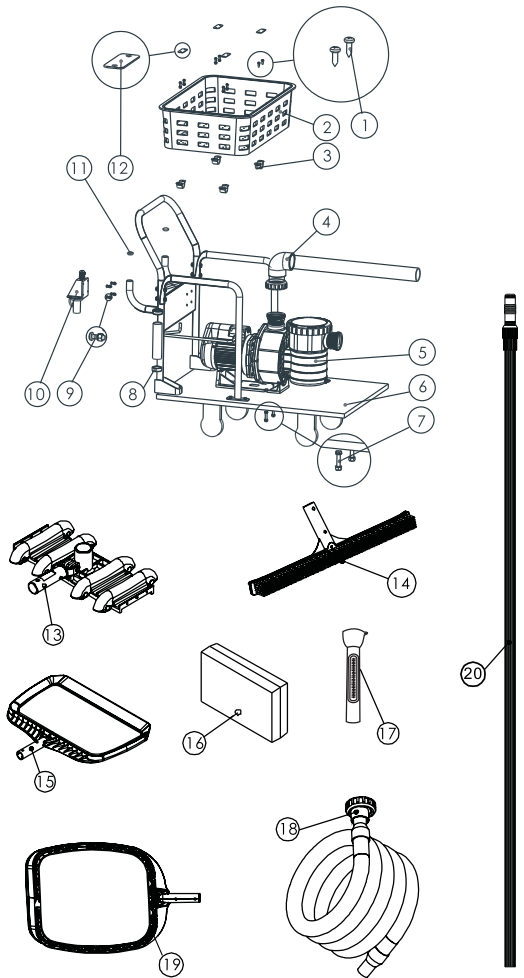

Product Name : Pool Cleaning Trolley - with SB20 Pump  
 Product NO. : 88050730  
 Model : CE601

Key No.	Part No.	Product Description	Qty
1	03011021	M5.5*30 Screw	8
2	07101106	Basket	1
3	01021153	Cushion Tablets	4
4	89050705	CE601 Return Piping	1
5	88021308	SB20 220-240V/50Hz pump	1
6	87040044	150KG Trolley	1
7	89050711	M8*35 Screw with nut	2
8	01021151	Pouches	2
9	89050712	M6*20 Screw with nut	4
10	89050713	Waterproof Socket with Cable Lock	1
11	02100036	EPDM Rubber Stopper	2
12	01021152	Cushion Pad	4
13	88050301	CE301A Pool Vacuum Head	1
14	88050201	CE201A 18" Plastic Brush	1
15	88050101	CE101A Hand Skimmer & Leaf Rake	1
16	88050702	CE029 Test Kit for pH & chlorine	1
17	88050401	CE401 Floating Thermometer	1
18	89050714	Flexible Hose with 1.5" union (Metric & Imperial) for Cartridge Filter	1
19	88050102	CE102A Standard Hand Skimmer	1
20	88050502	CE133 2 x 3M Aluminium Telescopic Pole	1

Product Name : Pool Cleaning Trolley - with Filter and Pump  
 Product NO. : 88050731  
 Model : CE602

Key No.	Part No.	Product Description	Qty
1	03011021	M5*30 Screw	8
2	07101106	Basket	1
3	01021153	Cushion Tablets	4
4	89050706	CE602 Intake Piping	1
5	89050707	CE602 Sewage Piping	1
6	88280150	6 Way 1.5" Top Mount with union set x 2, sight glass union x 1 and pressure gauge	1
7	89050708	CE602 Return Piping	1
8	88010104	21" Top Mount Plastic Filter	1
9	89050711	M8*35 Screw with nut	6
10	88021308	SB20 220-240V/50Hz pump	1
11	87040045	300KG trolley	1
12	01021151	Pouches	2
13	89050712	M6*20 Screw with nut	4