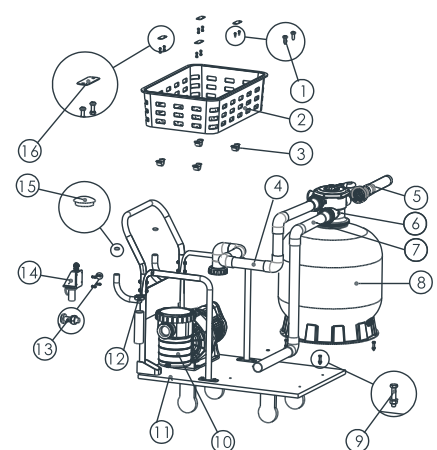

Product Name : Pool Cleaning Trolley - with SB20 Pump  
 Product NO. : 88050730  
 Model : CE601

Key No.	Part No.	Product Description	Qty
1	03011021	M5.5*30 Screw	8
2	07101106	Basket	1
3	01021153	Cushion Tablets	4
4	89050705	CE601 Return Piping	1
5	88021308	SB20 220-240V/50Hz pump	1
6	87040044	150KG Trolley	1
7	89050711	M8*35 Screw with nut	2
8	01021151	Pouches	2
9	89050712	M6*20 Screw with nut	4
10	89050713	Waterproof Socket with Cable Lock	1
11	02100036	EPDM Rubber Stopper	2
12	01021152	Cushion Pad	4
13	88050301	CE301A Pool Vacuum Head	1
14	88050201	CE201A 18" Plastic Brush	1
15	88050101	CE101A Hand Skimmer & Leaf Rake	1
16	88050702	CE029 Test Kit for pH & chlorine	1
17	88050401	CE401 Floating Thermometer	1
18	89050714	Flexible Hose with 1.5" union (Metric & Imperial) for Cartridge Filter	1
19	88050102	CE102A Standard Hand Skimmer	1
20	88050502	CE133 2 x 3M Aluminium Telescopic Pole	1

Product Name : Pool Cleaning Trolley - with Filter and Pump  
 Product NO. : 88050731  
 Model : CE602

Key No.	Part No.	Product Description	Qty
1	03011021	M5*30 Screw	8
2	07101106	Basket	1
3	01021153	Cushion Tablets	4
4	89050706	CE602 Intake Piping	1
5	89050707	CE602 Sewage Piping	1
6	88280150	6 Way 1.5" Top Mount with union set x 2, sight glass union x 1 and pressure gauge	1
7	89050708	CE602 Return Piping	1
8	88010104	21" Top Mount Plastic Filter	1
9	89050711	M8*35 Screw with nut	6
10	88021308	SB20 220-240V/50Hz pump	1
11	87040045	300KG trolley	1
12	01021151	Pouches	2
13	89050712	M6*20 Screw with nut	4