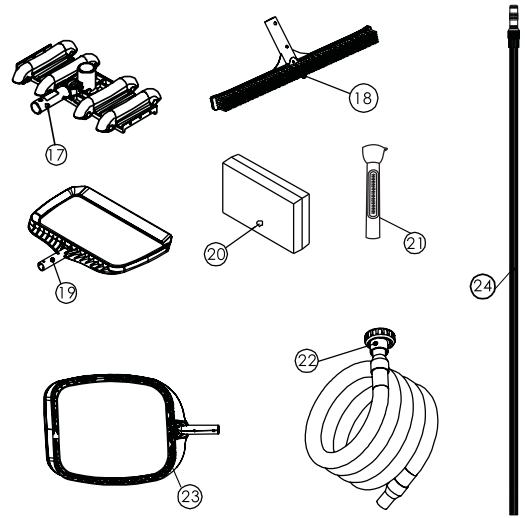

Key No.	Part No.	Product Description	Qty
14	89050713	Waterproof Socket with Cable Lock	1
15	02100036	EPDM Rubber Stopper	2
16	01021152	Flat Pad	4
17	88050301	CE301A Pool Vacuum Head	1
18	88050201	CE201A 18" Plastic Brush	1
19	88050101	CE101A Hand Skimmer & Leaf Rake	1
20	88050702	CE029 Test Kit for pH & chlorine	1
21	88050401	CE401 Floating Thermometer	1
22	89050714	Flexible Hose with 1.5" union (Metric & Imperial) for Cartridge Filter	1
23	88050102	CE102A Standard Hand Skimmer	1
24	88050502	CE133 2 x 3M Aluminium Telescopic Pole	1