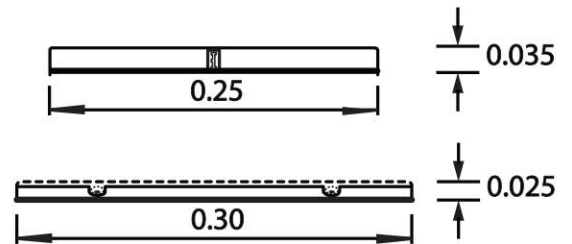

# SWIMMING POOL GRATINGS Standard

## Plastic ABS Grade A With UV Stabilizer

- Single Connection ■  
Height 3.5 cm | 42 pcs per meter

MODEL NO. GSW-2510 : 25 cm  
Colour : White / Cream

MODEL NO. GSB-2510 : 25 cm  
Colour : Black
- Double Connections ■  
Height 2.5 cm | 50 pcs per meter

MODEL NO. GSW-2520 : 25 cm  
Colour : White / Cream

MODEL NO. GSB-2520 : 25 cm  
Colour : Black

MODEL NO. GSW-3020 : 30 cm  
Colour : White / Cream

MODEL NO. GSB-3020 : 30 cm  
Colour : Black